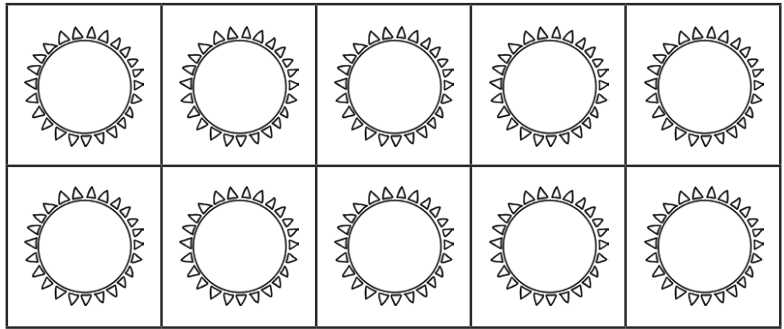

8

Color three pools.

Summer Number Activity

Number Four

Trace.

Color yellow.

four

Color 4 suns in the ten frame.