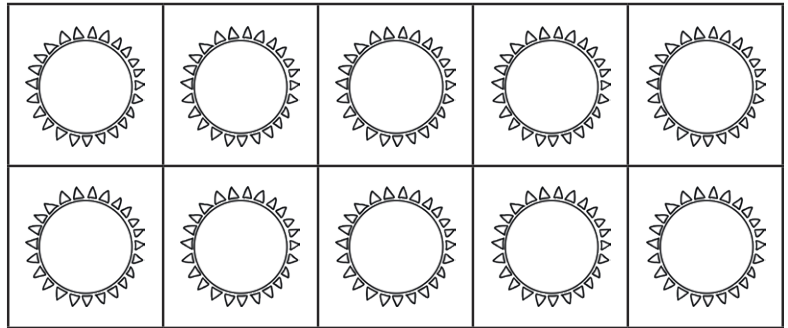

Number Nine

Trace.

Color purple.

nine

Color 9 suns in the ten frame.

Circle or use a bingo marker to identify all the 9s.

9 4 9 5 1 2 9
7 9 5 9 9 0

Color nine sand buckets.

Summer Number Activity

Number Ten

Trace.

Color yellow.

ten

Color 10 suns in the ten frame.

Circle or use a bingo marker to identify all the 10s.

3