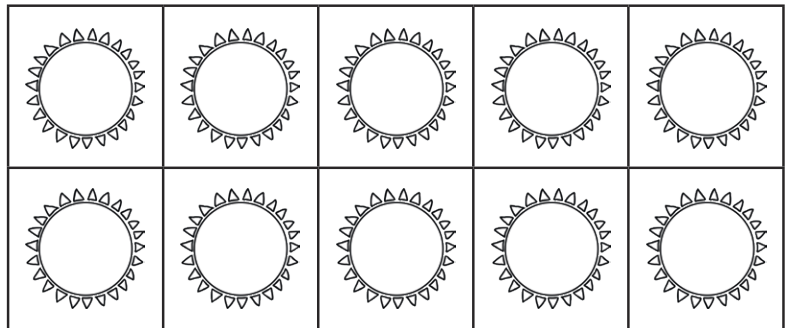

Color six goggles.

Summer Number Activity

Number Seven

Trace.

Color brown.

seven

Color 7 suns in the ten frame.

Circle or use a bingo marker to identify all the 7s.

4 3 7 7 0 2 7
7 6 5 7 8 7

Color seven ladybugs.

Summer Number Activity

Number Eight

Trace.

Color green.

eight

Color 8 suns in the ten frame.