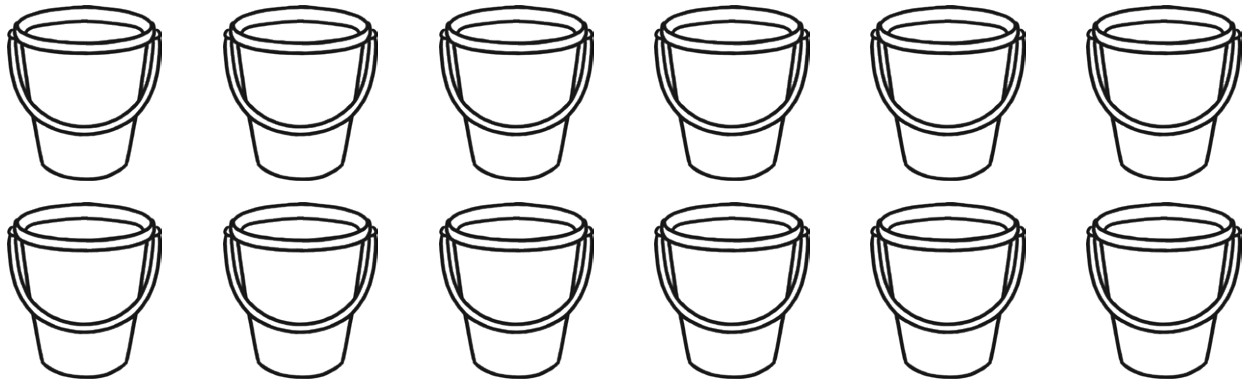

Number Nine

Trace.

Color purple.

nine

Color 9 suns in the ten frame.

Circle or use a bingo marker to identify all the 9s.

9 4 9 5 1 2 9
7 9 5 9 9 0

Color nine sand buckets.

Summer Number Activity

Number Ten

Trace.

Color yellow.

ten

Color 10 suns in the ten frame.

Circle or use a bingo marker to identify all the 10s.

3