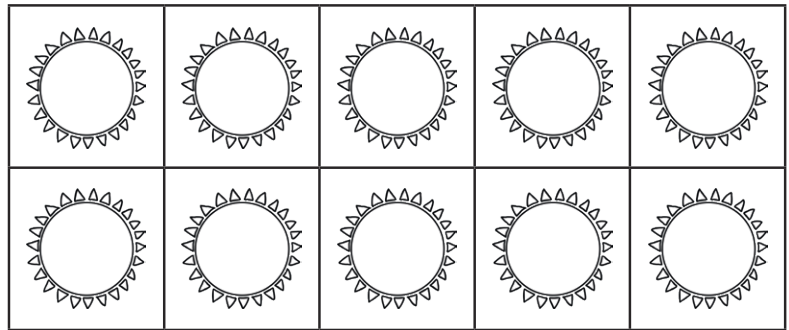

Summer Number Activity

Number Six

Trace.

Color black.

six

Color 6 suns in the ten frame.

Circle or use a bingo marker to identify all the 6s.

0

6

4

6

9

3

6

1

6

8

4

6

5

Color six goggles.