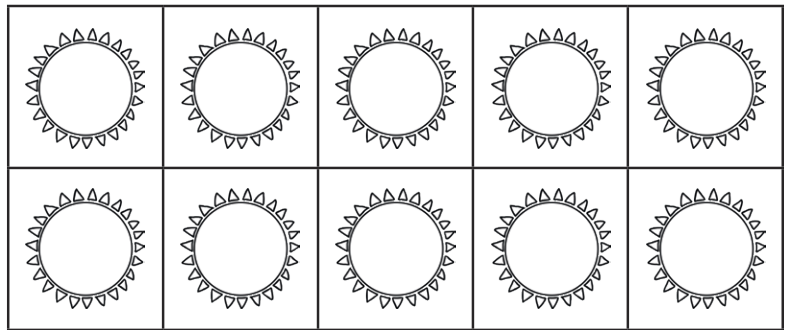

Summer Number Activity

Number Ten

Trace.

Color yellow.

ten

Color 10 suns in the ten frame.

Circle or use a bingo marker to identify all the 10s.

3